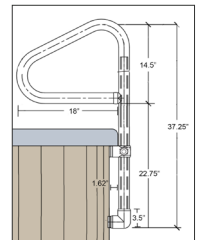

Side Mount Access Rail SM 36

The Only Rails Guaranteed Not to Rust, Pit, or Discolor. They will Look Brand New for Many Years no Matter the Climate.

SpaEase Access Rails
Retail: $169
SPRING SALE: **$119**