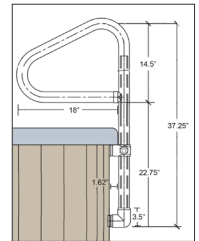

Side Mount Access Rail SM 36

The Only Rails Guaranteed Not to Rust, Pit, or Discolor. They will Look Brand New for Many Years no Matter the Climate.

SpaEase Access Rails
Retail: $169
SPRING SALE: **$119**