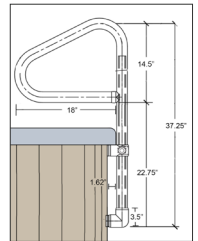

Side Mount Access Rail SM 36

The Only Rails Guaranteed Not to Rust, Pit, or Discolor. They will Look Brand New for Many Years no Matter the Climate.

SpaEase Access Rails
Retail: $169
SPRING SALE: **$119**

Upgrade your ThermoGuard Cover to a VacuSeal Cover & Lifter System

Our patented System provides many benefits!

Our patented bottom hinge design allows you to open the cover in One Motion.

The VacuSeal's bottom hinge allows the cover to form a vacuum seal to the acrylic shell holding the heat in, making it the most efficient cover.

VacuSeal Cover & Lifter
Retail: $1498
SPRING SALE: **$795**