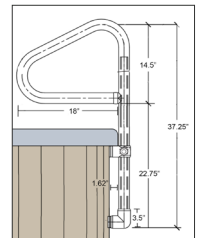

Side Mount Access Rail SM 36

The Only Rails Guaranteed Not to Rust, Pit, or Discolor. They will Look Brand New for Many Years no Matter the Climate.